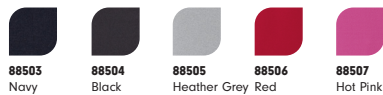

# MEN'S ESSENTIAL

90129  
Black

90130  
Navy

90131  
Heather Charcoal

90136  
Heather Grey

SKU	STYLE	COLOUR	PRICE	XS	S	M	L	XL	2XL	3XL	4XL
90130	V-Neck Pullover	Navy	1099:-								

PERFORMANCE GOLF APPAREL

# MEN'S ESSENTIAL

90137  
Black

90138  
Navy

90139  
Heather Charcoal

SKU	STYLE	COLOUR	PRICE	XS	S	M	L	XL	2XL	3XL	4XL
90139	Half-Zip Pullover	Heather Charcoal	1199:-								

PERFORMANCE GOLF APPAREL

SKU	STYLE	COLOUR	PRICE	2XS	XS	S	M	L	XL	2XL
88494	Stretch Pique Solid	Navy	649:-							
88495	Stretch Pique Solid	Red	649:-							

# WOMEN'S ESSENTIAL

88503 Navy  
 88504 Black  
 88505 Heather Grey  
 88506 Red  
 88507 Hot Pink

SKU	STYLE	COLOUR	PRICE	2XS	XS	S	M	L	XL	2XL
88503	Full-Zip Mid-Layers	Navy	1099:-							

PERFORMANCE GOLF APPAREL

# WOMEN'S ESSENTIAL

88511  
Black

88512  
Navy

88513  
Grey

SKU	STYLE	COLOUR	PRICE	2XS	XS	S	M	L	XL	2XL
88512	V-Neck Pullover	Navy	1099:-							

PERFORMANCE GOLF APPAREL