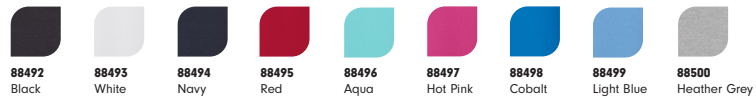

# MEN'S ESSENTIAL

90129  
Black

90130  
Navy

90131  
Heather Charcoal

90136  
Heather Grey

SKU	STYLE	COLOUR	PRICE	XS	S	M	L	XL	2XL	3XL	4XL
90130	V-Neck Pullover	Navy	1099:-								

PERFORMANCE GOLF APPAREL

# MEN'S ESSENTIAL

90137  
Black

90138  
Navy

90139  
Heather Charcoal

SKU	STYLE	COLOUR	PRICE	XS	S	M	L	XL	2XL	3XL	4XL
90139	Half-Zip Pullover	Heather Charcoal	1199:-								

PERFORMANCE GOLF APPAREL

SKU	STYLE	COLOUR	PRICE	2XS	XS	S	M	L	XL	2XL
88494	Stretch Pique Solid	Navy	649:-							
88495	Stretch Pique Solid	Red	649:-							

# WOMEN'S ESSENTIAL

88503 Navy  
 88504 Black  
 88505 Heather Grey  
 88506 Red  
 88507 Hot Pink

SKU	STYLE	COLOUR	PRICE	2XS	XS	S	M	L	XL	2XL
88503	Full-Zip Mid-Layers	Navy	1099:-							

PERFORMANCE GOLF APPAREL

# WOMEN'S ESSENTIAL

88511  
Black

88512  
Navy

88513  
Grey

SKU	STYLE	COLOUR	PRICE	2XS	XS	S	M	L	XL	2XL
88512	V-Neck Pullover	Navy	1099:-							

PERFORMANCE GOLF APPAREL